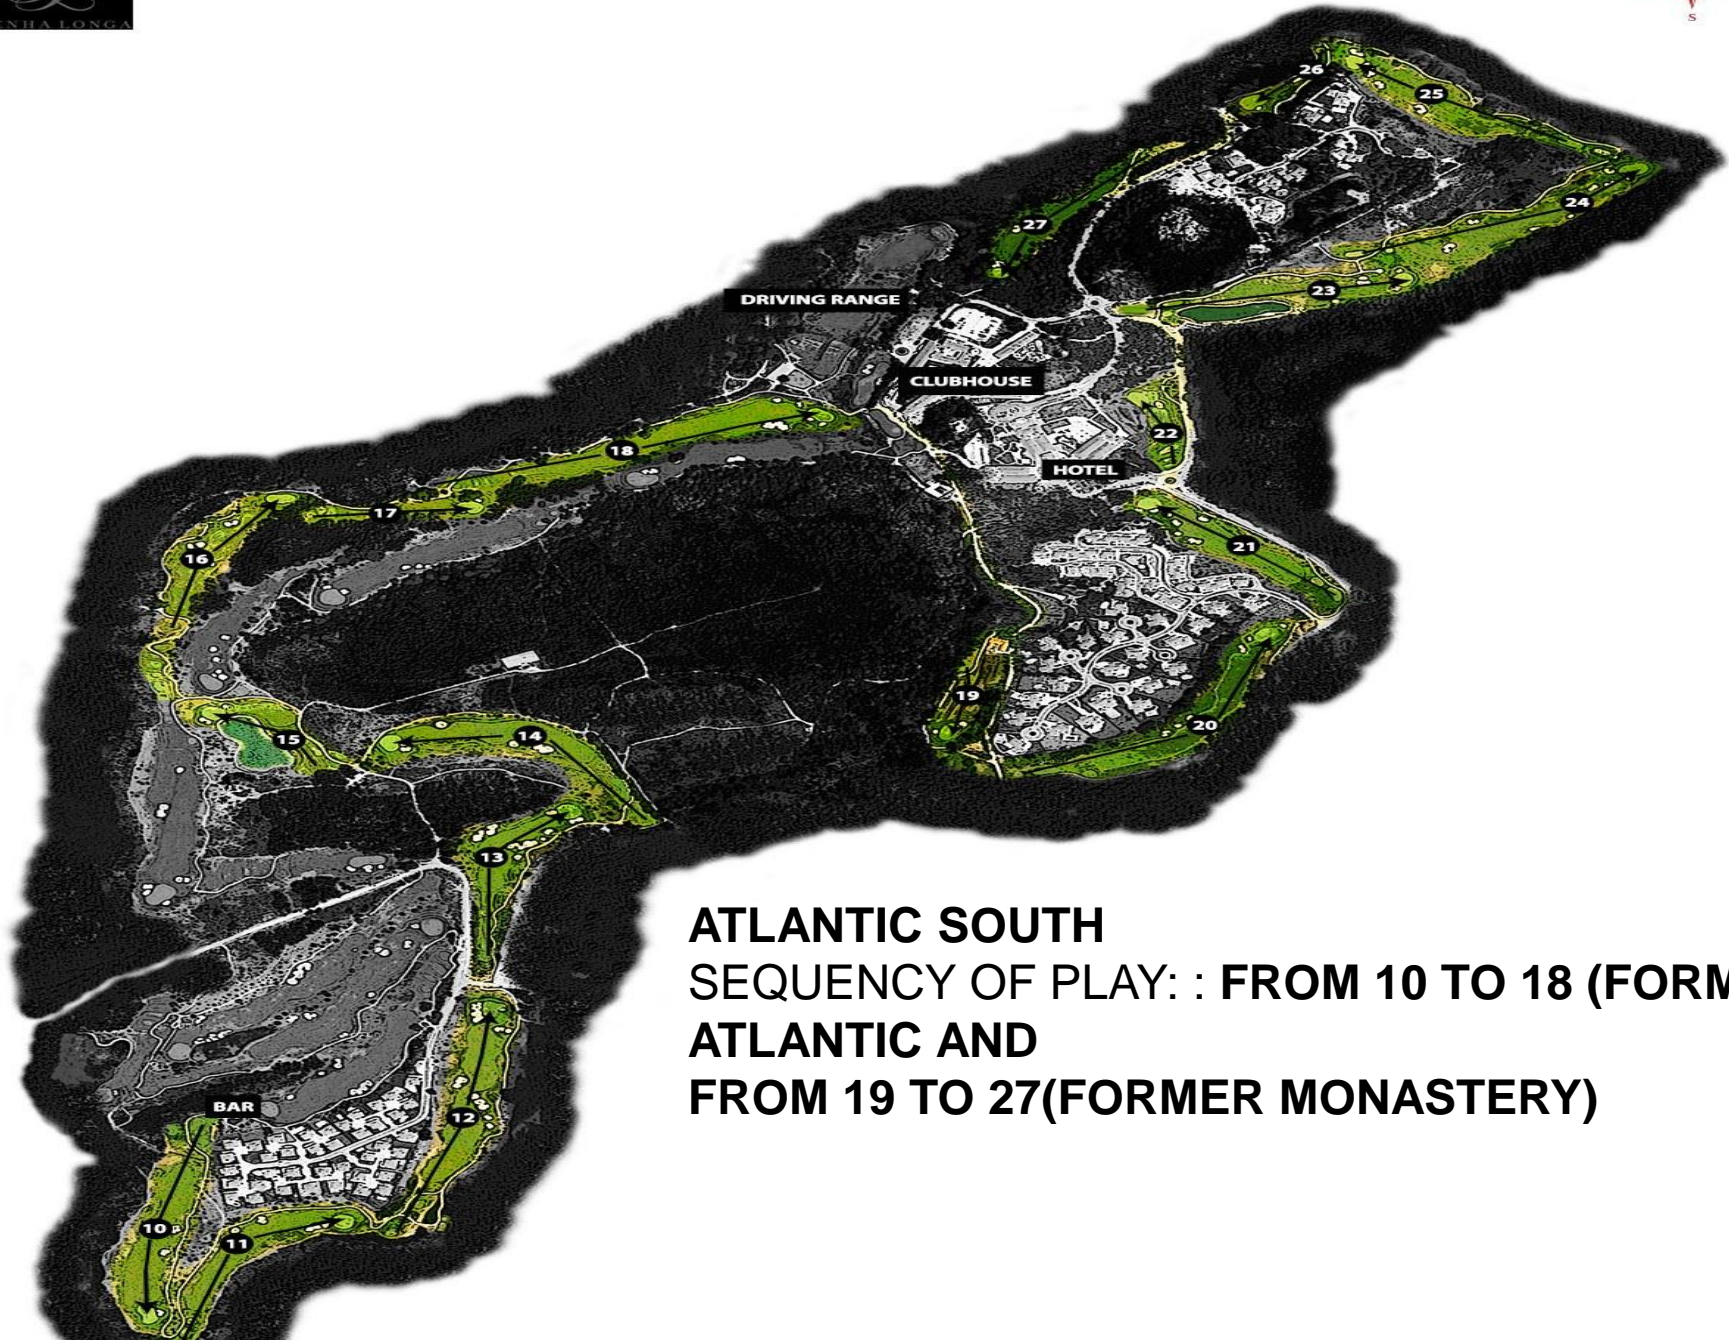

PENHA LONGA 27 HOLES

MAY 2013

Actual Golf Course 18 Hole "ATLANTIC"+ 9 Hole "MONASTERY"

Actual Golf Course "ATLANTIC"

Actual Golf Course "MOSNASTERY"

**ATLANTIC CHAMPIONSHIP
SEQUENCY OF PLAY: FROM 1 TO 18 (FORMER
ATLANTIC)**

**ATLANTIC SOUTH
SEQUENCY OF PLAY: : FROM 10 TO 18 (FORMER
ATLANTIC AND
FROM 19 TO 27(FORMER MONASTERY)**

**ATLANTIC NORTH
SEQUENCY OF PLAY: FROM 19 TO 27 (FORMER
MONASTERY) AND
FROM 1 TO 9 (FORMER ATLANTIC)**